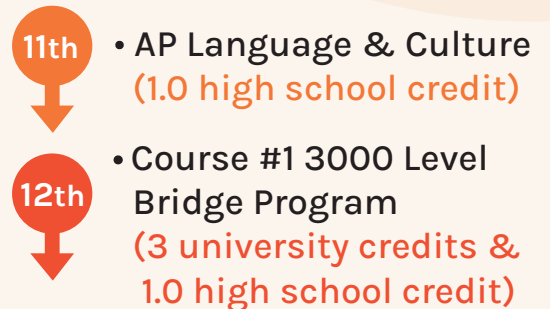

Utah DLI Secondary Pathway

If AP test in 9th

If AP test in 10th

If AP test in 11th

- K-12 courses: HS graduates of the DLI/Bridge Program leave high school “Career and College Ready” in 2 languages.
- K-16 courses: All Bridge Program courses are accepted toward a minor/major language degree pathway at Utah’s 4-year universities with an option for Bachelor’s Degree in a career of the student’s choice.