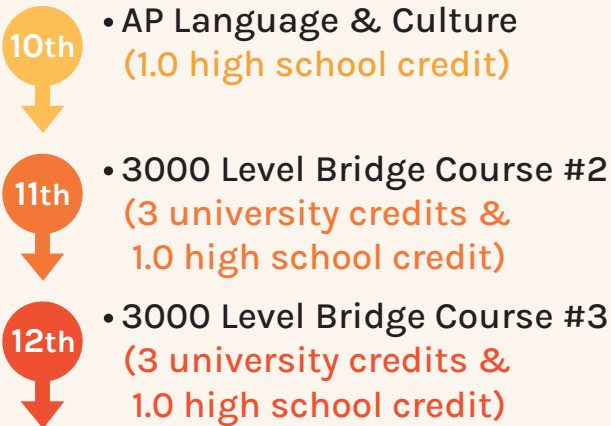

Utah DLI Secondary Pathway

If AP test in 9th

If AP test in 10th

If AP test in 11th

- K-12 courses: HS graduates of the DLI/Bridge Program leave high school “Career and College Ready” in 2 languages.
- K-16 courses: All Bridge Program courses are accepted toward a minor/major language degree pathway at Utah’s 4-year universities with an option for Bachelor’s Degree in a career of the student’s choice.