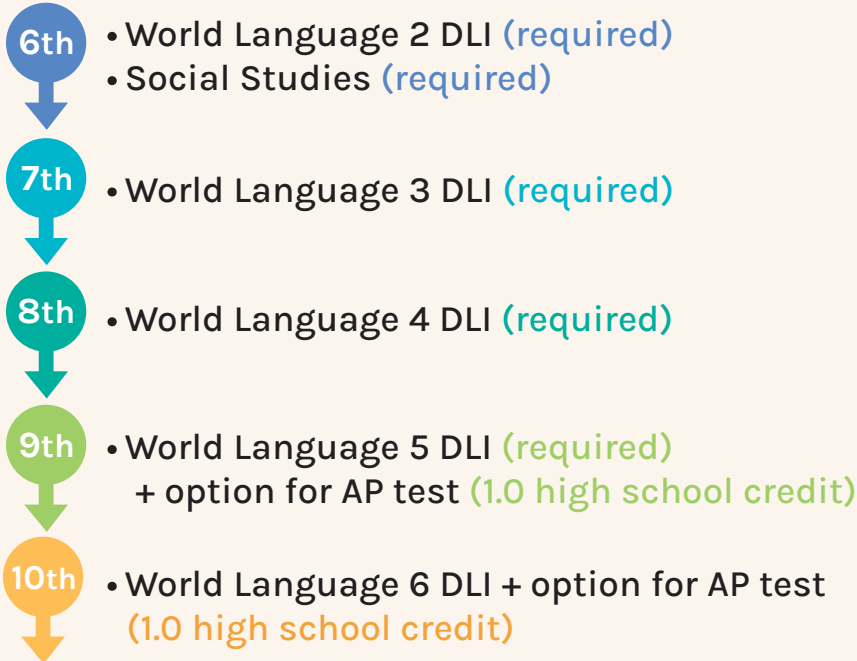

Utah DLI Secondary Pathway

If AP test in 9th

If AP test in 10th

If AP test in 11th

- K-12 courses: HS graduates of the DLI/Bridge Program leave high school “Career and College Ready” in 2 languages.
- K-16 courses: All Bridge Program courses are accepted toward a minor/major language degree pathway at Utah’s 4-year universities with an option for Bachelor’s Degree in a career of the student’s choice.